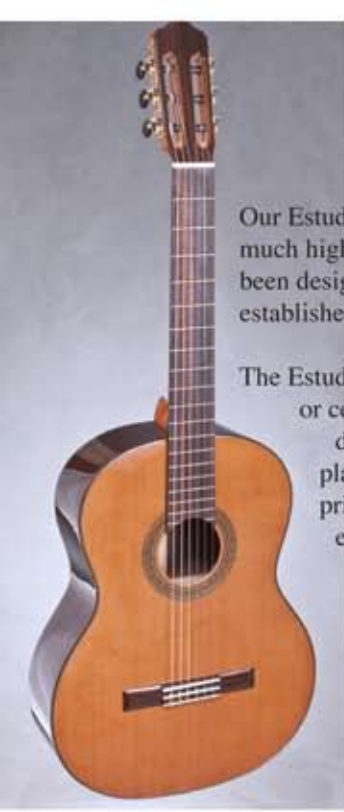

Our Estudio Series guitars look, sound and play like much higher priced instruments. These guitars have been designed and built with the same care and quality established by NEW WORLD GUITARS for years.

The Estudio Series features hand-selected solid spruce or cedar soundboards producing richer bass, distinct trebles and the powerful projection players are seeking. While students will find the price attractive, any level player will find everything about these guitars to be first-class.

Estudio Series Specifications

- select solid wood soundboard
- rosewood fingerboard
- adjustable truss-rod
- bone nut & saddle
- gloss finish

Model Variations Available

Full-Size Guitar with Spruce or Cedar top
Cutaway or narrow neck Fingerstyle version
String lengths: 650, 640, 628, 615.

ESTUDIO Series Pricing *includes case*

- $895 Estudio Full-Size Classical
- $895 640, 628, 615mm
- $995 Cutaway, Fingerstyle (48mm)

Our Player Series guitars are new models we have been developing for some time. At a more accessible price, these guitar feature selected Indian rosewood, cedar, spruce and cypress: all solid woods, with a gloss finish.

The Player Series offers the player a wide variety of choices: each model is available with a spruce or cedar soundboard, 650mm or shorter 640mm and smaller body sized 628mm and 615mm string lengths.

Player Series Specifications

- all premium solid woods
- ebony fingerboard
- adjustable truss-rod
- bone nut & saddle
- gloss finish

Model Variations Available

Full-Size Guitar with Spruce or Cedar top
Cutaway or narrow neck Fingerstyle version
String length: 650, 640, 628, 615mm

PLAYER Series Pricing *includes case*

- $1695 Player Classics
- $1595 Player Flamenco
- $1795 Player Cutaway or Fingerstyle (48mm)*
- $2400 Player Elevated & ported

*Fingerstyle models have a radised fingerboard and are now standard w 640mm stringlength. Barbera Solist pickup may be added for $350.